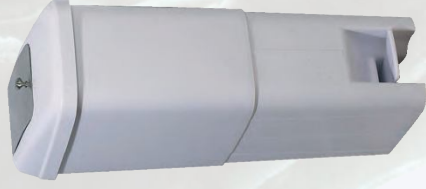

Réceptacle d'Hygiène avec pédale et couvercle en acier inoxydable

• Fabricquée en polypropylène. Facile à nettoyer. Très résistant et couvercle spécialement conçu pour empêcher la visualisation du contenu.